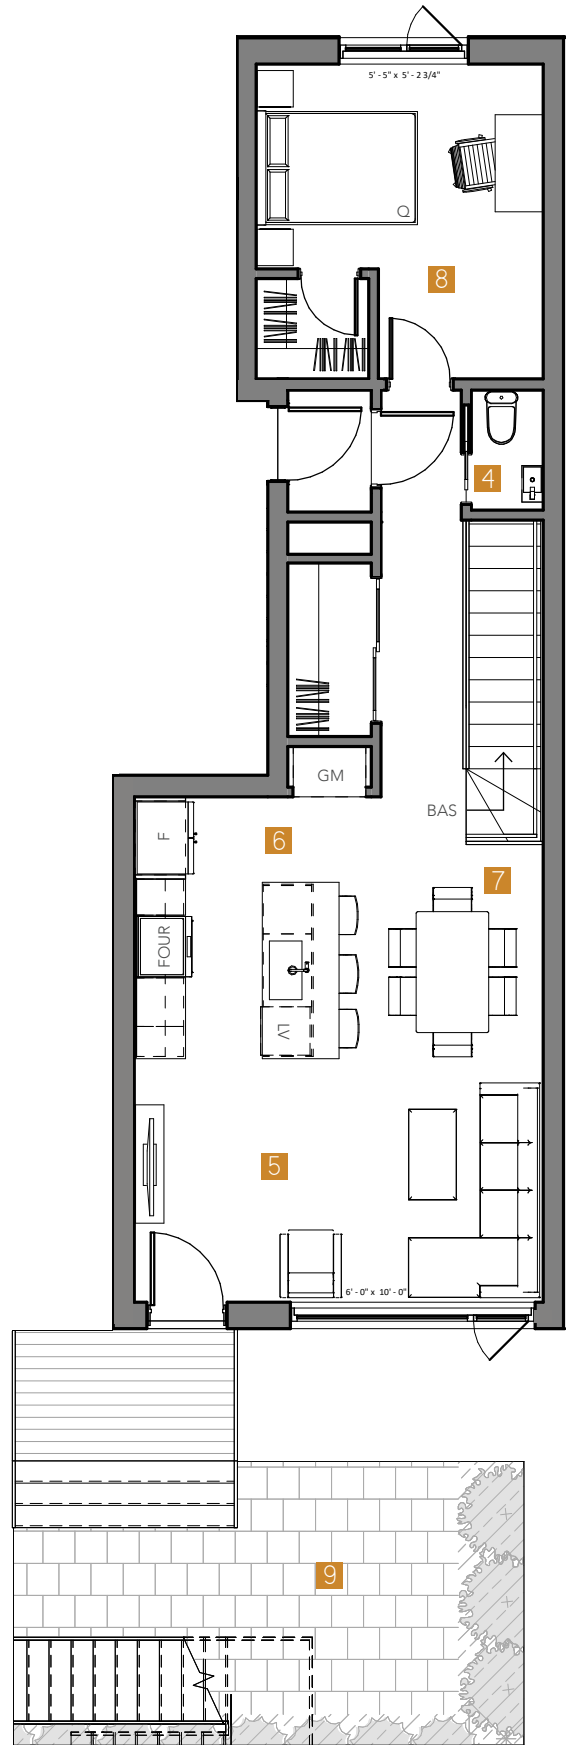

## Unité / Unit 3-102

NIVEAU/LEVEL 0 : 597 pi<sup>2</sup>

NIVEAU/LEVEL 1 : 785 pi<sup>2</sup>

SUPERFICIE/AREA : 1382 pi<sup>2</sup>

TERRASSE / TERRACE : 95 pi<sup>2</sup>

AVE. MOUNTAIN SIGHTS

NIVEAU 0

- 1 CHAMBRE 1 / ROOM 1  
9' 6" x 8' 11"
- 2 CHAMBRE 2 / ROOM 2  
8' 7" x 9' 4"
- 3 SALLE DE BAIN / BATHROOM  
8' 4" x 9' 8"

Areas and dimensions are approximate and are subject to modifications without notice. The areas shown are gross and include half the common walls and the exterior walls. The furniture and appliances are shown for information purposes only.

## Unité / Unit 3-102

NIVEAU/LEVEL 0 : 597 pi<sup>2</sup>  
 NIVEAU/LEVEL 1 : 785 pi<sup>2</sup>  
 SUPERFICIE/AREA : 1382 pi<sup>2</sup>  
 TERRASSE / TERRACE : 95 pi<sup>2</sup>

0 1 2 3 4 8pi

AVE. MOUNTAIN SIGHTS

NIVEAU 1

- 4 SALLE D'EAU / RESTROOM  
5' 0" x 3' 0"
- 5 SÉJOUR / LIVING ROOM  
16' 11" x 10' 0"
- 6 CUISINE / KITCHEN  
8' 5" x 10' 10"
- 7 SALLE À MANGER / DINNING ROOM  
8' 5" x 10' 10"
- 8 CHAMBRE 3 / ROOM 3  
11' 10" x 8' 5"
- 9 TERRASSE / TERRACE  
9' 3" x 10' 3"